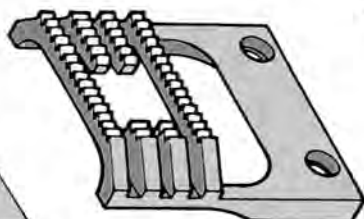

275018
Throat Plate

149022 LG (Line Gauge)
149023 LG (Line Gauge)
Throat Plate

275054
Feed Dog

275005 (Medium Needle Hole)
275007 (Large Needle Hole)
Feed Dog

149021
Feed Dog

KL107G-457G

210600
Throat Plate

210518 (14 Teeth)
502547-001 (15 Teeth)
Feed Dog

241372
Throat Plate

241373
Feed Dog

PLACCHE E GRIFFE SINGER

KL107G-457G

503733
Throat Plate

503734
Feed Dog

503682
Throat Plate