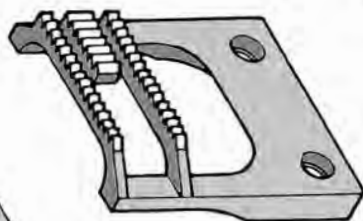

placca **26605LG**
griffa **26603 (149603)**

placca **143402**
griffa **149009**

placca **12438**
griffa **12436**

PIEDINI A ROTELLA SGANCIABILI a vite conica (a sfere vedi tipo Alfa a pag 130)
ruota piccola **12264** ruota media **12265** ruota grande **12267**

PLACCHE E GRIFFE SINGER

124428
Throat Plate

275020
Throat Plate

149233 LG (Line Gauge)
Throat Plate

20002
Feed Dog

275010 (Coarse)
Feed Dog

149232
Feed Dog

275068 (149225)
Throat Plate

275018
Throat Plate

149022 LG (Line Gauge)
149023 LG (Line Gauge)
Throat Plate

275054
Feed Dog

275005 (Medium Needle Hole)
275007 (Large Needle Hole)
Feed Dog

149021
Feed Dog

KL107G-457G

210600
Throat Plate

210518 (14 Teeth)
502547-001 (15 Teeth)
Feed Dog

241372
Throat Plate

241373
Feed Dog

PLACCHE E GRIFFE SINGER

KL107G-457G

503733
Throat Plate

503734
Feed Dog

503682
Throat Plate