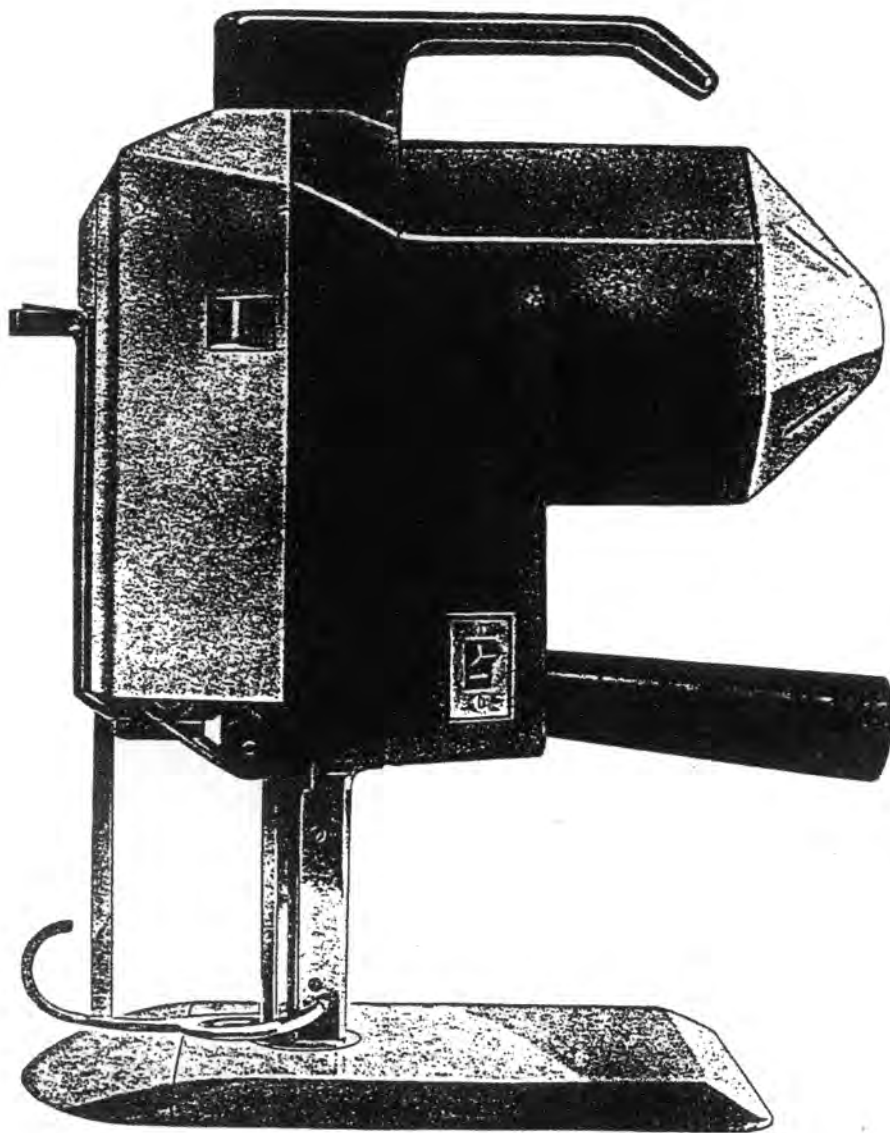

Mini Straight Knife Cutter KVS 700 - 900

Operating instructions and spare parts list